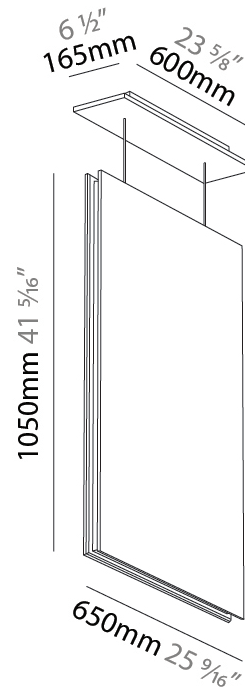

1. To build a product code in our configurator select the specify button on the base model # product page
2. To build a manual product code on this datasheet choose from the options listed below in blue font and add the suffix to the base model #

GENERAL

Series: Lullaby
Brand: Prolicht
Division: Architectural
Mounting Type: Suspension
Mounting Location: Ceiling
Subcategory: Acoustic

PHYSICAL

Shape: Rectangle
Length (mm): 650
Length (in): 25 ⁵/₁₆
Width (mm): 50
Width (in): 1 ¹⁵/₁₆
Height (mm): 1050
Height (in): 41 ⁵/₁₆
Light Distribution: Direct
Fixture Finish: [ANC / ASH / BNA / BTC / BZE / CEL / EGG / EVG / FOG / FOS / FST / FUA / IRI / IRO / KHA / LIC / LIM / MER / MSN / MUS / ONX / PEA / PLU / POL / PPY / RAY / ROY / RST / STE / SWD / TAN / TAU](#)
Fixture Material: Aluminum
Cable Details: 2,000mm / 6,000mm Transparent Cable

ELECTRICAL

Lamp Type: LED (Zhaga Standard)
Input Wattage (W): 13
Total Output Wattage (W): 11.8
Dimming: [Non-Dimmable / 0-10V Dimming](#)
Driver Included: Yes
Driver Location: Integrated
Driver Type: Constant Current - Universal
Driver Class: Class 2
Input Voltage (V): 120 - 277

LED

Color Temperature (°K): [2700 / 3000 / 3500 / 4000](#)
Max. Delivered Lumen (lm): [1716 / 1741 / 1758 / 1791](#)
Nominal Lumen (lm): [2050 / 2080 / 2100 / 2140](#)
CRI: >90 CRI
Lamp Life (hrs): 80000

OPTICAL

Beam Angle: 80

RATINGS AND CERTIFICATIONS

Certified By: Certified for North American Standards
IP rating: IP20

PROJECT
TYPE
SPECIFIER
QUANTITY
DATE